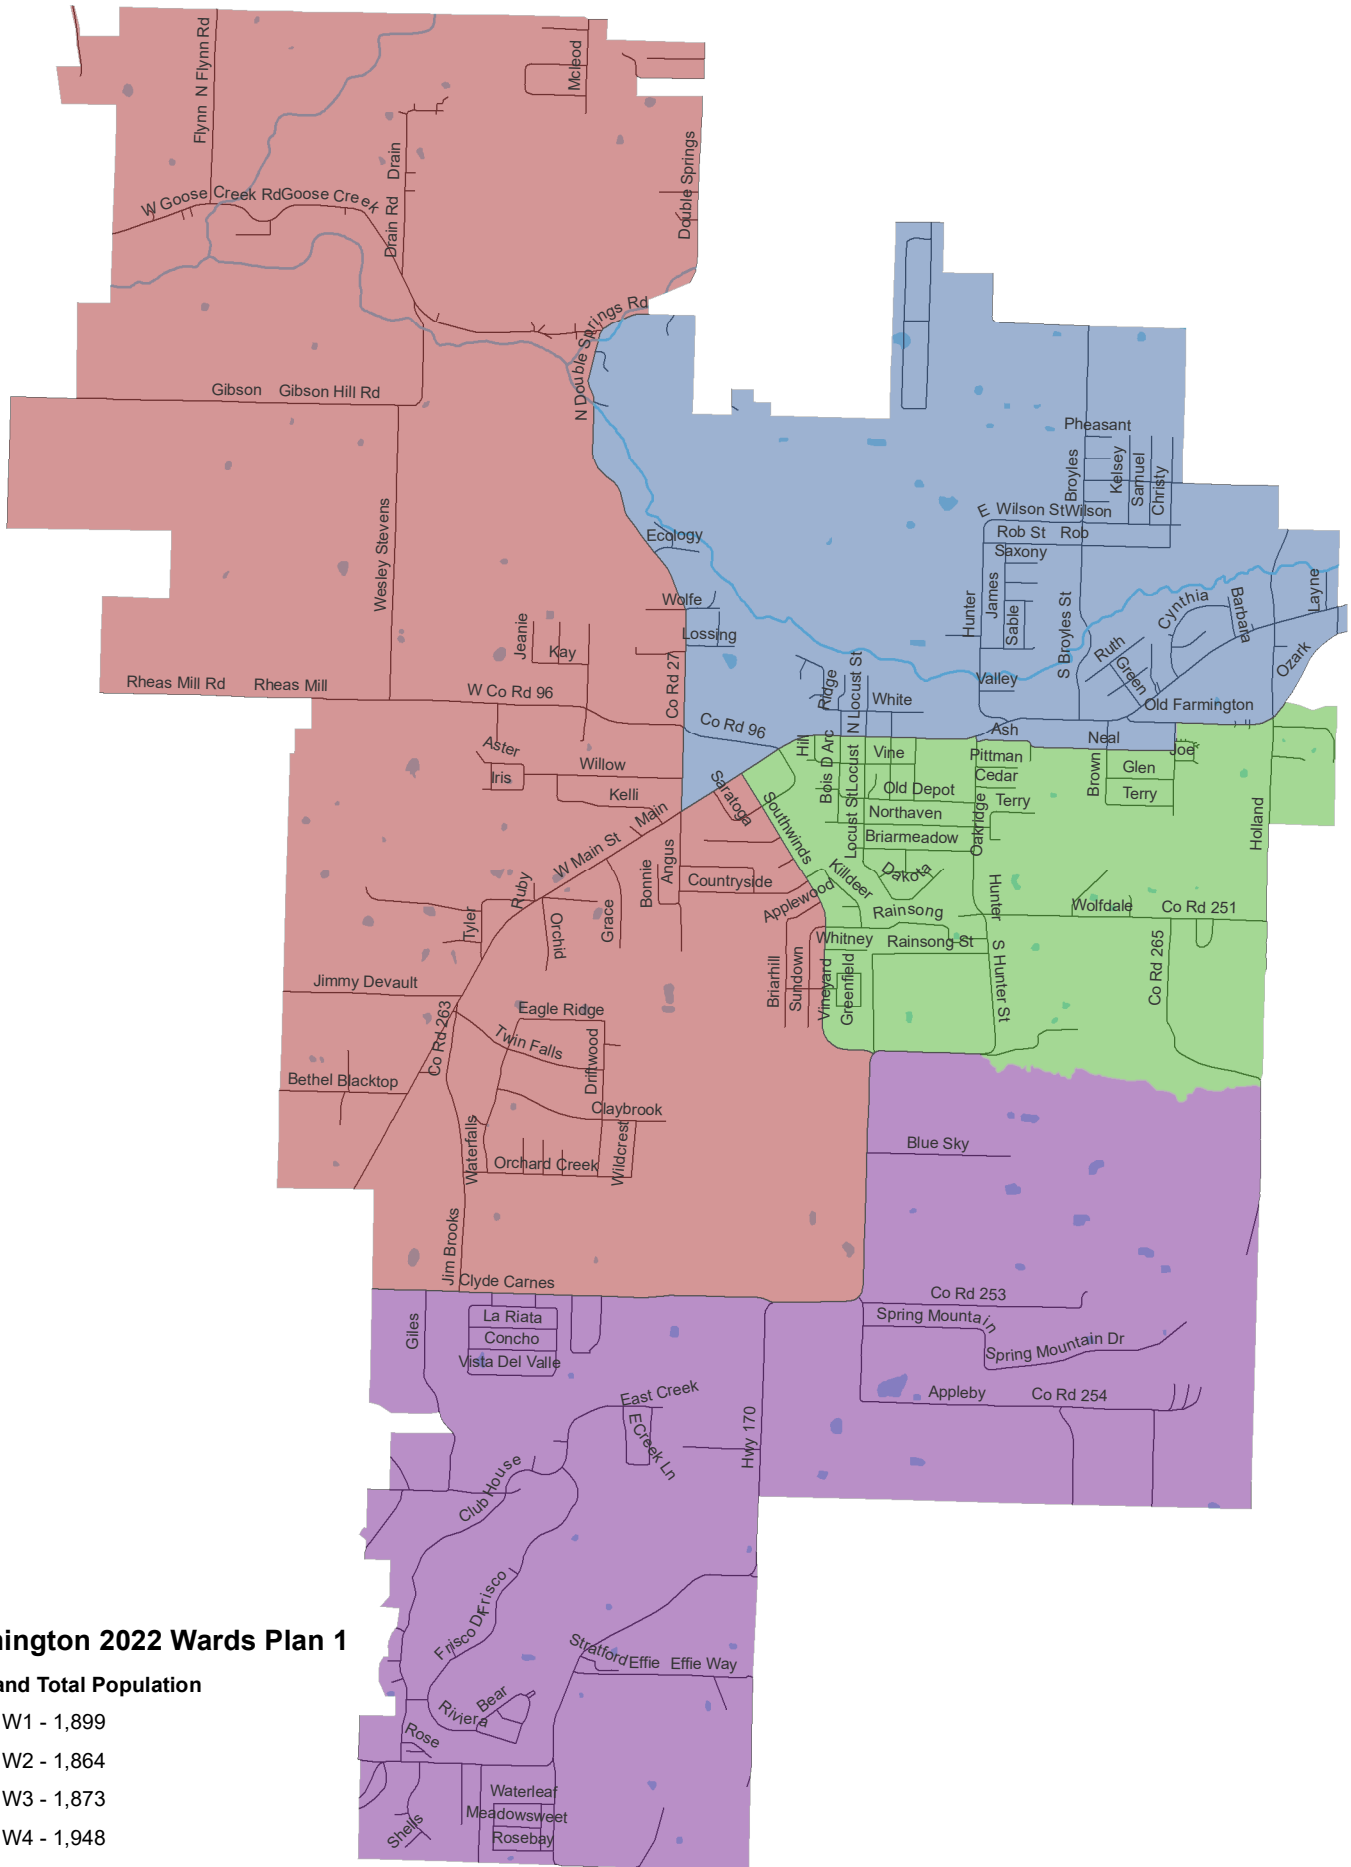

FARMINGTON CITY WARDS 2022

Farmington 2022 Wards Plan 1

Ward and Total Population

- W1 - 1,899
- W2 - 1,864
- W3 - 1,873
- W4 - 1,948